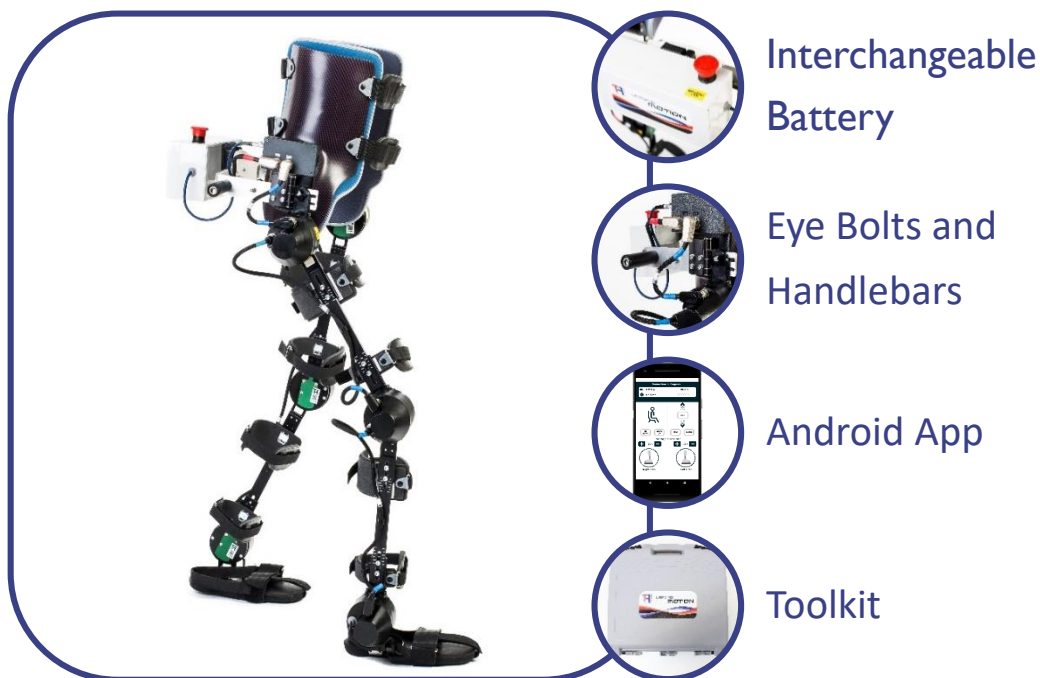

## Exo-H3 Main Features

- Open Hips Attachment for an **easy installation**
- Easy **subject adaptation** through optional extended cables and extension bars (different sizes)
- Hips Attachment adjustable in the sagittal and frontal plane.
- **Toolkit** included.
- Two straps per segment to ensure an **optimal fixation**.
- Eye Bolts installed for **harness fixation**.
- Included **handlebars** to assist the gait.
- Interchangeable battery for a continuous use.
- Emergency stop.
- Communication compatibility with several platforms (Matlab, ROS, LabView, etc.)
- **Android App** for gait management
- Online support.